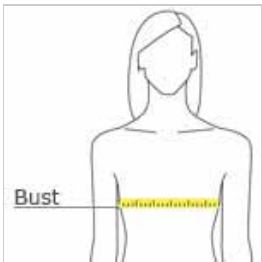

HOW TO MEASURE

BUST

With arms down at sides, measure around the upper body, under arms and over the fullest part of the bust.

SIZE CHART

	XS	S	M	L	XL	XXL	3XL	4XL
Size	2	4/6	8/10	12/14	16/18	20/22	24/26	28/30
Bust	32-34	35-36	37-38	39-41	42-44	45-47	48-51	52-55